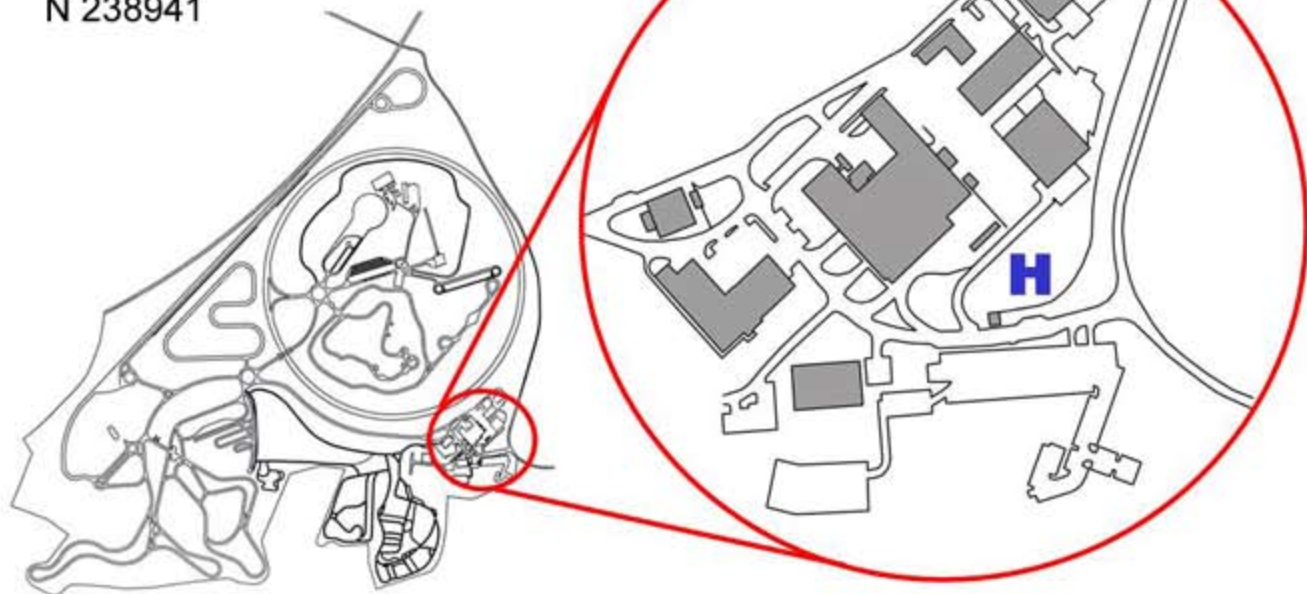

Helicopter Landing Co-ordinates

Gate Lodge

E 501064

N 238941

Steering Pad

E 500465

N 239700